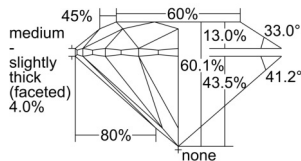

GIA®

FACSIMILE

GIA REPORT 6502246936

Verify this report at GIA.edu

GIA NATURAL DIAMOND DOSSIER®

August 28, 2024
GIA Report Number 6502246936
Shape and Cutting Style ..... Round Brilliant
Measurements ..... 4.60 - 4.62 x 2.77 mm

GRADING RESULTS

Carat Weight ..... 0.36 carat
Color Grade ..... E
Clarity Grade VS2
Cut Grade ..... Excellent

ADDITIONAL GRADING INFORMATION

Polish ..... Excellent
Symmetry ..... Excellent
Fluorescence ..... None
Clarity Characteristics ..... Cloud
Inscription(s): GIA 6502246936

PROPORTIONS

Profile to actual proportions

GRADING SCALES

GIA COLOR SCALE	GIA CLARITY SCALE	GIA CUT SCALE	
D	FLAWLESS	EXCELLENT	
E	INTERNALLY FLAWLESS		
F		VVS₁	VERY GOOD
G	VVS₂		
H	VS₁	GOOD	
I	VS₂		
J	SI₁	FAIR	
K	SI₂		
L	I₁	POOR	
M	I₂		
N	I₃		
O			
P			
Q			
R			
S			
T			
U			
V			
W			
X			
Y			
Z