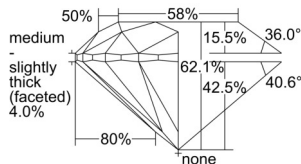

GIA®

FACSIMILE

GIA REPORT 6502247031

Verify this report at GIA.edu

GIA NATURAL DIAMOND DOSSIER®

August 22, 2024
GIA Report Number 6502247031
Shape and Cutting Style ..... Round Brilliant
Measurements ..... 5.07 - 5.10 x 3.16 mm

GRADING RESULTS

Carat Weight ..... 0.51 carat
Color Grade ..... E
Clarity Grade VVS1
Cut Grade ..... Excellent

ADDITIONAL GRADING INFORMATION

Polish ..... Excellent
Symmetry ..... Excellent
Fluorescence ..... None
Clarity Characteristics ..... Pinpoint
Inscription(s): GIA 6502247031

PROPORTIONS

Profile to actual proportions

GRADING SCALES

GIA COLOR SCALE	GIA CLARITY SCALE	GIA CUT SCALE	
D	FLAWLESS	EXCELLENT	
E	INTERNALLY FLAWLESS		
F		VVS₁	VERY GOOD
G	VVS₂		
H	VS₁	GOOD	
I	VS₂		
J	SI₁	FAIR	
K	SI₂		
L	I₁	POOR	
M			
N	I₂		
O			
P	I₃		
Q			
R			
S			
T			
U			
V			
W			
X			
Y			
Z