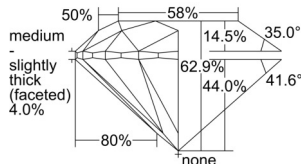

GIA®

FACSIMILE

GIA REPORT 6502249264

Verify this report at GIA.edu

GIA NATURAL DIAMOND DOSSIER®

August 22, 2024
GIA Report Number 6502249264
Shape and Cutting Style ..... Round Brilliant
Measurements ..... 4.67 - 4.70 x 2.95 mm

GRADING RESULTS

Carat Weight ..... 0.40 carat
Color Grade ..... E
Clarity Grade VVS1
Cut Grade ..... Excellent

ADDITIONAL GRADING INFORMATION

Polish ..... Excellent
Symmetry ..... Excellent
Fluorescence ..... None
Clarity Characteristics..... Cloud, Pinpoint, Feather, Indented
Natural

Inscription(s): GIA 6502249264

PROPORTIONS

Profile to actual proportions

GRADING SCALES

GIA COLOR SCALE	GIA CLARITY SCALE	GIA CUT SCALE	
D	FLAWLESS	EXCELLENT	
E	INTERNALLY FLAWLESS		
F		VVS₁	VERY GOOD
G	VVS₂		
H	VS₁	GOOD	
I	VS₂		
J	SI₁	FAIR	
K	SI₂		
L	I₁	POOR	
M			
N			
O	I₂		
P			
Q			
R	I₃		
S			
T			
U			
V			
W			
X			
Y			
Z