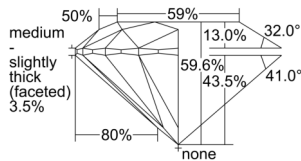

GIA®

FACSIMILE

GIA REPORT 6502249644

Verify this report at GIA.edu

GIA NATURAL DIAMOND DOSSIER®

August 22, 2024
GIA Report Number 6502249644
Shape and Cutting Style ..... Round Brilliant
Measurements ..... 4.75 - 4.77 x 2.84 mm

GRADING RESULTS

Carat Weight ..... 0.39 carat
Color Grade ..... D
Clarity Grade VS1
Cut Grade ..... Excellent

ADDITIONAL GRADING INFORMATION

Polish ..... Excellent
Symmetry ..... Excellent
Fluorescence ..... None
Clarity Characteristics..... Crystal, Needle, Feather, Pinpoint
Inscription(s): GIA 6502249644

PROPORTIONS

Profile to actual proportions

GRADING SCALES

GIA COLOR SCALE	GIA CLARITY SCALE	GIA CUT SCALE
COLOURLESS D	FLAWLESS	EXCELLENT
E		
F	INTERNALLY FLAWLESS	VERY GOOD
G		
H	VVS₁	GOOD
I		
J	VVS₂	FAIR
K		
L	VS₁	POOR
M		
N	VS₂	
O		
P	SI₁	
R		
S	SI₂	
T		
U	I₁	
V		
W	I₂	
X		
Y	I₃	
Z