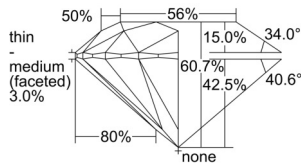

GIA®

FACSIMILE

GIA REPORT 6502249998

Verify this report at GIA.edu

GIA NATURAL DIAMOND DOSSIER®

August 22, 2024
GIA Report Number 6502249998
Shape and Cutting Style ..... Round Brilliant
Measurements ..... 5.85 - 5.88 x 3.56 mm

GRADING RESULTS

Carat Weight ..... 0.74 carat
Color Grade ..... H
Clarity Grade VS1
Cut Grade ..... Excellent

ADDITIONAL GRADING INFORMATION

Polish ..... Excellent
Symmetry ..... Excellent
Fluorescence ..... None
Clarity Characteristics ..... Cloud
Inscription(s): GIA 6502249998

PROPORTIONS

Profile to actual proportions

GRADING SCALES

GIA COLOR SCALE	GIA CLARITY SCALE	GIA CUT SCALE
COLOURLESS	FLAWLESS	EXCELLENT
D	INTERNALLY FLAWLESS	
E	VVS₁	VERY GOOD
F		
G	VS₁	GOOD
H		
I	SI₁	FAIR
J		
K	I₁	POOR
L		
M	I₂	
N		
O	I₃	
P		
Q		
R		
S		
T		
U		
V		
W		
X		
Y		
Z