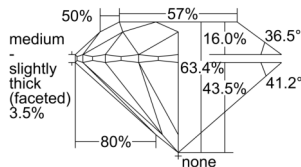

GIA®

FACSIMILE

GIA REPORT 6502251264

Verify this report at GIA.edu

GIA NATURAL DIAMOND DOSSIER®

August 22, 2024
GIA Report Number 6502251264
Shape and Cutting Style ..... Round Brilliant
Measurements ..... 5.02 - 5.06 x 3.20 mm

GRADING RESULTS

Carat Weight ..... 0.50 carat
Color Grade ..... G
Clarity Grade VVS2
Cut Grade ..... Excellent

ADDITIONAL GRADING INFORMATION

Polish ..... Excellent
Symmetry ..... Excellent
Fluorescence ..... Medium Blue
Clarity Characteristics ..... Cloud
Inscription(s): GIA 6502251264

PROPORTIONS

Profile to actual proportions

GRADING SCALES

GIA COLOR SCALE	GIA CLARITY SCALE	GIA CUT SCALE	
D	FLAWLESS	EXCELLENT	
E	INTERNALLY FLAWLESS		
F		VVS₁	VERY GOOD
G	VVS₂		
H	VS₁	GOOD	
I	VS₂		
J	SI₁	FAIR	
K	SI₂		
L	I₁	POOR	
M			
N			
O	I₂		
P			
Q			
R	I₃		
S			
T			
U			
V			
W			
X			
Y			
Z