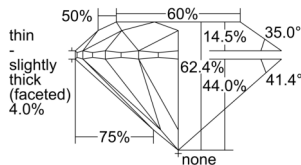

GIA®

FACSIMILE

GIA REPORT 6502252241

Verify this report at GIA.edu

GIA NATURAL DIAMOND DOSSIER®

October 07, 2024
GIA Report Number 6502252241
Shape and Cutting Style ..... Round Brilliant
Measurements ..... 5.34 - 5.40 x 3.35 mm

GRADING RESULTS

Carat Weight ..... 0.60 carat
Color Grade ..... G
Clarity Grade VS1
Cut Grade ..... Excellent

ADDITIONAL GRADING INFORMATION

Polish ..... Excellent
Symmetry ..... Very Good
Fluorescence ..... None
Clarity Characteristics..... Cloud, Indented Natural
Inscription(s): GIA 6502252241

PROPORTIONS

Profile to actual proportions