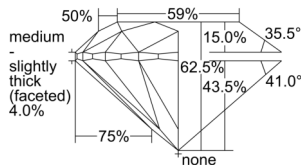

GIA®

FACSIMILE

GIA REPORT 6502254231

Verify this report at GIA.edu

GIA NATURAL DIAMOND DOSSIER®

August 23, 2024
GIA Report Number 6502254231
Shape and Cutting Style ..... Round Brilliant
Measurements ..... 5.63 - 5.67 x 3.53 mm

GRADING RESULTS

Carat Weight ..... 0.70 carat
Color Grade ..... G
Clarity Grade VS1
Cut Grade ..... Excellent

ADDITIONAL GRADING INFORMATION

Polish ..... Excellent
Symmetry ..... Excellent
Fluorescence ..... Faint
Clarity Characteristics..... Cloud, Feather, Needle, Pinpoint
Inspection(s): GIA 6502254231

PROPORTIONS

Profile to actual proportions

GRADING SCALES

GIA COLOR SCALE	GIA CLARITY SCALE	GIA CUT SCALE	
D	FLAWLESS	EXCELLENT	
E	INTERNALLY FLAWLESS		
F		VVS₁	VERY GOOD
G	VVS₂		
H	VS₁	GOOD	
I	VS₂		
J	SI₁	FAIR	
K	SI₂		
L	I₁	POOR	
M	I₂		
N	I₃		
O			
P			
Q			
R			
S			
T			
U			
V			
W			
X			
Y			
Z