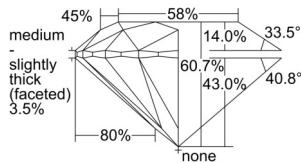

GIA®

FACSIMILE

GIA REPORT 6502255314

Verify this report at GIA.edu

GIA NATURAL DIAMOND DOSSIER®

August 22, 2024
GIA Report Number 6502255314
Shape and Cutting Style ..... Round Brilliant
Measurements ..... 4.33 - 4.37 x 2.64 mm

GRADING RESULTS

Carat Weight ..... 0.30 carat
Color Grade ..... F
Clarity Grade VS1
Cut Grade ..... Excellent

ADDITIONAL GRADING INFORMATION

Polish ..... Excellent
Symmetry ..... Excellent
Fluorescence ..... None
Clarity Characteristics ..... Cloud
Inscription(s): GIA 6502255314

PROPORTIONS

Profile to actual proportions

GRADING SCALES

GIA COLOR SCALE	GIA CLARITY SCALE	GIA CUT SCALE	
D	FLAWLESS	EXCELLENT	
E	INTERNALLY FLAWLESS		
F		VVS₁	VERY GOOD
G	VVS₂		
H	VS₁	GOOD	
I	VS₂		
J	SI₁	FAIR	
K	SI₂		
L	I₁	POOR	
M			
N			
O	I₂		
P			
Q	I₃		
R			
S			
T			
U			
V			
W			
X			
Y			
Z