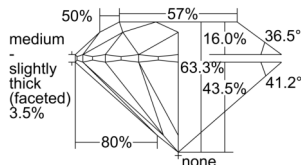

GIA®

FACSIMILE

GIA REPORT 6502255336

Verify this report at GIA.edu

GIA NATURAL DIAMOND DOSSIER®

August 26, 2024
GIA Report Number 6502255336
Shape and Cutting Style ..... Round Brilliant
Measurements ..... 6.10 - 6.15 x 3.88 mm

GRADING RESULTS

Carat Weight ..... 0.90 carat
Color Grade ..... G
Clarity Grade S11
Cut Grade ..... Excellent

ADDITIONAL GRADING INFORMATION

Polish ..... Excellent
Symmetry ..... Excellent
Fluorescence ..... None
Clarity Characteristics ..... Cloud, Crystal
Inscription(s): GIA 6502255336

PROPORTIONS

Profile to actual proportions