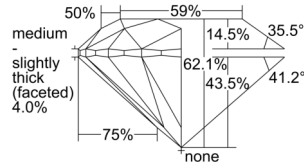

GIA®

FACSIMILE

GIA REPORT 6502256283

Verify this report at GIA.edu

GIA NATURAL DIAMOND DOSSIER®

August 22, 2024
GIA Report Number 6502256283
Shape and Cutting Style ..... Round Brilliant
Measurements ..... 4.50 - 4.53 x 2.80 mm

GRADING RESULTS

Carat Weight ..... 0.35 carat
Color Grade ..... F
Clarity Grade S11
Cut Grade ..... Excellent

ADDITIONAL GRADING INFORMATION

Polish ..... Excellent
Symmetry ..... Excellent
Fluorescence ..... None
Clarity Characteristics..... Crystal, Cloud, Feather
Inspection(s): GIA 6502256283

PROPORTIONS

Profile to actual proportions