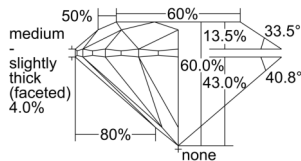

GIA®

FACSIMILE

GIA REPORT 6502256381

Verify this report at GIA.edu

GIA NATURAL DIAMOND DOSSIER®

August 22, 2024
GIA Report Number 6502256381
Shape and Cutting Style ..... Round Brilliant
Measurements ..... 5.44 - 5.47 x 3.28 mm

GRADING RESULTS

Carat Weight ..... 0.60 carat
Color Grade ..... J
Clarity Grade VS2
Cut Grade ..... Excellent

ADDITIONAL GRADING INFORMATION

Polish ..... Excellent
Symmetry ..... Excellent
Fluorescence ..... Faint
Clarity Characteristics..... Crystal, Cloud
Inscription(s): GIA 6502256381

PROPORTIONS

Profile to actual proportions

GRADING SCALES

GIA COLOR SCALE	GIA CLARITY SCALE	GIA CUT SCALE
D	FLAWLESS	EXCELLENT
E	FLAWLESS	
F	INTERNALLY FLAWLESS	VERY GOOD
G	FLAWLESS	
H	VVS₁	GOOD
I	VVS₂	
J	VS₁	FAIR
K	VS₂	
L	SI₁	POOR
M	SI₂	
N	I₁	
O	I₂	
P	I₃	
Q		
R		
S		
T		
U		
V		
W		
X		
Y		
Z