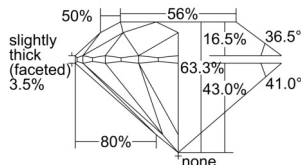

GIA®

FACSIMILE

GIA REPORT 6502256511

Verify this report at GIA.edu

GIA NATURAL DIAMOND DOSSIER®

August 22, 2024
GIA Report Number 6502256511
Shape and Cutting Style ..... Round Brilliant
Measurements ..... 6.10 - 6.14 x 3.88 mm

GRADING RESULTS

Carat Weight ..... 0.90 carat
Color Grade I
Clarity Grade S11
Cut Grade ..... Excellent

ADDITIONAL GRADING INFORMATION

Polish ..... Excellent
Symmetry ..... Excellent
Fluorescence ..... Faint
Clarity Characteristics ..... Crystal, Cloud
Inscription(s): GIA 6502256511

PROPORTIONS

Profile to actual proportions

GRADING SCALES

GIA COLOR SCALE	GIA CLARITY SCALE	GIA CUT SCALE
COLOURLESS D	FLAWLESS	EXCELLENT
E	INTERNALLY FLAWLESS	
F	VVS₁	VERY GOOD
G		
H	VVS₂	GOOD
I	VS₁	
J	VS₂	FAIR
K	SI₁	
L	SI₂	POOR
M	I₁	
N	I₂	
O	I₃	
P		
Q		
R		
S		
T		
U		
V		
W		
X		
Y		
Z