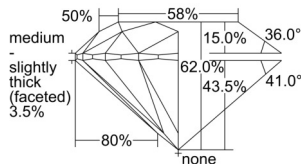

GIA®

FACSIMILE

GIA REPORT 6502257354

Verify this report at GIA.edu

GIA NATURAL DIAMOND DOSSIER®

August 22, 2024
GIA Report Number 6502257354
Shape and Cutting Style ..... Round Brilliant
Measurements ..... 4.72 - 4.75 x 2.93 mm

GRADING RESULTS

Carat Weight ..... 0.40 carat
Color Grade ..... K
Clarity Grade S11
Cut Grade ..... Excellent

ADDITIONAL GRADING INFORMATION

Polish ..... Excellent
Symmetry ..... Excellent
Fluorescence ..... None
Clarity Characteristics..... Cloud, Crystal, Feather
Inscription(s): GIA 6502257354

PROPORTIONS

Profile to actual proportions

GRADING SCALES

GIA COLOR SCALE	GIA CLARITY SCALE	GIA CUT SCALE	
D	FLAWLESS	EXCELLENT	
E	INTERNALLY FLAWLESS		
F		VVS₁	VERY GOOD
G	VVS₂		
H	VS₁	GOOD	
I	VS₂		
J	S1₁	FAIR	
K	S1₂		
L	I₁	POOR	
M	I₂		
N	I₃		
O			
P			
Q			
R			
S			
T			
U			
V			
W			
X			
Y			
Z