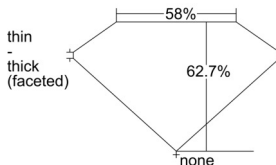

GIA®

FACSIMILE

GIA REPORT 6502257364

Verify this report at GIA.edu

GIA NATURAL DIAMOND DOSSIER®

August 28, 2024
GIA Report Number 6502257364
Shape and Cutting Style ..... Pear Brilliant
Measurements ..... 6.59 x 4.06 x 2.55 mm

GRADING RESULTS

Carat Weight ..... 0.40 carat
Color Grade ..... D
Clarity Grade VVS2

ADDITIONAL GRADING INFORMATION

Polish ..... Excellent
Symmetry ..... Good
Fluorescence ..... None
Clarity Characteristics..... Pinpoint, Needle, Cloud
Inscription(s): GIA 6502257364

PROPORTIONS

Profile not to actual proportions

GRADING SCALES

GIA COLOR SCALE		GIA CLARITY SCALE			
COLORLESS	D	VERY VERY SLIGHTLY INCLUDED	FLAWLESS		
	E		INTERNALLY FLAWLESS		
	F	VERY SLIGHTLY INCLUDED	VVS₁		
	G		VVS₂		
	H		VS₁		
	NEAR COLORLESS	I	SLIGHTLY INCLUDED	VS₂	
		J		SI₁	
		FAINT	K	INCLUDED	SI₂
			L		I₁
			M		I₂
VERT LIGHT	N	LIGHT	I₃		
	O				
	P				
	Q				
	R