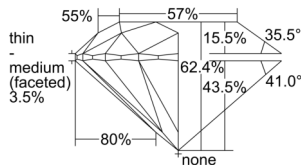

GIA®

FACSIMILE

GIA REPORT 6502257476

Verify this report at GIA.edu

GIA NATURAL DIAMOND DOSSIER®

August 22, 2024
GIA Report Number 6502257476
Shape and Cutting Style ..... Round Brilliant
Measurements ..... 4.28 - 4.32 x 2.68 mm

GRADING RESULTS

Carat Weight ..... 0.30 carat
Color Grade ..... F
Clarity Grade S11
Cut Grade ..... Excellent

ADDITIONAL GRADING INFORMATION

Polish ..... Excellent
Symmetry ..... Excellent
Fluorescence ..... None
Clarity Characteristics..... Crystal, Feather, Cloud
Inspection(s): GIA 6502257476

PROPORTIONS

Profile to actual proportions

GRADING SCALES

GIA COLOR SCALE	GIA CLARITY SCALE	GIA CUT SCALE	
D	FLAWLESS	EXCELLENT	
E	INTERNALLY FLAWLESS		
F		VVS₁	VERY GOOD
G	VVS₂		
H	VS₁	GOOD	
I	VS₂		
J	S1₁	FAIR	
K	S1₂		
L	I₁	POOR	
M	I₂		
N	I₃		
O			
P			
Q			
R			
S			
T			
U			
V			
W			
X			
Y			
Z