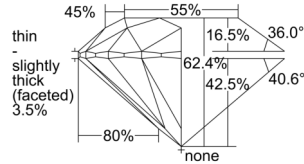

GIA®

FACSIMILE

GIA REPORT 6502261546

Verify this report at GIA.edu

GIA NATURAL DIAMOND DOSSIER®

August 23, 2024
GIA Report Number 6502261546
Shape and Cutting Style ..... Round Brilliant
Measurements ..... 4.90 - 4.93 x 3.07 mm

GRADING RESULTS

Carat Weight ..... 0.45 carat
Color Grade ..... D
Clarity Grade S11
Cut Grade ..... Excellent

ADDITIONAL GRADING INFORMATION

Polish ..... Excellent
Symmetry ..... Excellent
Fluorescence ..... None
Clarity Characteristics ..... Crystal, Feather
Inscription(s): GIA 6502261546

PROPORTIONS

Profile to actual proportions