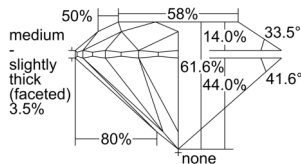

GIA®

FACSIMILE

GIA REPORT 6502263479

Verify this report at GIA.edu

GIA NATURAL DIAMOND DOSSIER®

August 23, 2024
GIA Report Number 6502263479
Shape and Cutting Style ..... Round Brilliant
Measurements ..... 5.25 - 5.27 x 3.24 mm

GRADING RESULTS

Carat Weight ..... 0.54 carat
Color Grade ..... E
Clarity Grade VS2
Cut Grade ..... Excellent

ADDITIONAL GRADING INFORMATION

Polish ..... Excellent
Symmetry ..... Excellent
Fluorescence ..... None
Clarity Characteristics..... Feather, Crystal, Cloud
Inspection(s): GIA 6502263479

PROPORTIONS

Profile to actual proportions

GRADING SCALES

GIA COLOR SCALE

COLORESS	D
	E
	F
	G
	H
	I
	J
NEAR COLORESS	K
	L
FAIN	M
	N
	O
	P
	Q
	R
	S
	T
	U
	V
	W
	X
	Y
LIGHT	Z

GIA CLARITY SCALE

VERY VERY SLIGHTLY INCLUDED	FLAWLESS
	INTERNALLY FLAWLESS
VERY SLIGHTLY INCLUDED	VVS₁
	VVS₂
SLIGHTLY INCLUDED	VS₁
	VS₂
INCLUDED	SI₁
	SI₂
	I₁
	I₂
	I₃

GIA CUT SCALE

EXCELLENT
VERY GOOD
GOOD
FAIR
POOR