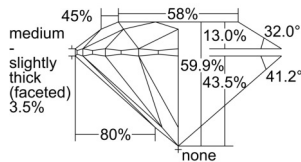

GIA®

FACSIMILE

GIA REPORT 6502265348

Verify this report at GIA.edu

GIA NATURAL DIAMOND DOSSIER®

August 23, 2024
GIA Report Number 6502265348
Shape and Cutting Style ..... Round Brilliant
Measurements ..... 3.72 - 3.74 x 2.24 mm

GRADING RESULTS

Carat Weight ..... 0.18 carat
Color Grade ..... F
Clarity Grade VS2
Cut Grade ..... Excellent

ADDITIONAL GRADING INFORMATION

Polish ..... Excellent
Symmetry ..... Excellent
Fluorescence ..... None
Clarity Characteristics ..... Cloud, Crystal
Inscription(s): GIA 6502265348

PROPORTIONS

Profile to actual proportions

GRADING SCALES

GIA COLOR SCALE	GIA CLARITY SCALE	GIA CUT SCALE	
D	FLAWLESS	EXCELLENT	
E	INTERNALLY FLAWLESS		
F		VVS₁	VERY GOOD
G	VVS₂		
H	VS₁	GOOD	
I	VS₂		
J	SI₁	FAIR	
K	SI₂		
L	I₁	POOR	
M	I₂		
N	I₃		
O			
P			
Q			
R			
S			
T			
U			
V			
W			
X			
Y			
Z