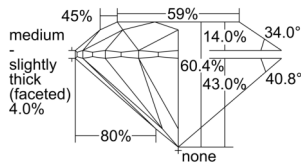

GIA®

FACSIMILE

GIA REPORT 6502265846

Verify this report at GIA.edu

GIA NATURAL DIAMOND DOSSIER®

August 28, 2024
GIA Report Number 6502265846
Shape and Cutting Style ..... Round Brilliant
Measurements ..... 3.77 - 3.79 x 2.28 mm

GRADING RESULTS

Carat Weight ..... 0.20 carat
Color Grade ..... F
Clarity Grade VS2
Cut Grade ..... Excellent

ADDITIONAL GRADING INFORMATION

Polish ..... Excellent
Symmetry ..... Excellent
Fluorescence ..... None
Clarity Characteristics ..... Crystal
Inscription(s): GIA 6502265846

PROPORTIONS

Profile to actual proportions

GRADING SCALES

GIA COLOR SCALE	GIA CLARITY SCALE	GIA CUT SCALE	
D	FLAWLESS	EXCELLENT	
E	INTERNALLY FLAWLESS		
F		VVS₁	VERY GOOD
G	VVS₂		
H	VS₁	GOOD	
I	VS₂		
J	SI₁	FAIR	
K	SI₂		
L	I₁	POOR	
M	I₂		
N	I₃		
O			
P			
Q			
R			
S			
T			
U			
V			
W			
X			
Y			
Z