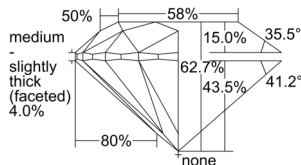

GIA®

FACSIMILE

GIA REPORT 6502266994

Verify this report at GIA.edu

GIA NATURAL DIAMOND DOSSIER®

August 23, 2024
GIA Report Number 6502266994
Shape and Cutting Style ..... Round Brilliant
Measurements ..... 5.24 - 5.28 x 3.30 mm

GRADING RESULTS

Carat Weight ..... 0.57 carat
Color Grade ..... G
Clarity Grade VS2
Cut Grade ..... Excellent

ADDITIONAL GRADING INFORMATION

Polish ..... Very Good
Symmetry ..... Excellent
Fluorescence ..... None
Clarity Characteristics ..... Crystal, Feather
Inscription(s): GIA 6502266994

PROPORTIONS

Profile to actual proportions

GRADING SCALES

GIA COLOR SCALE	GIA CLARITY SCALE	GIA CUT SCALE	
D	FLAWLESS	EXCELLENT	
E	INTERNALLY FLAWLESS		
F		VVS₁	VERY GOOD
G	VVS₂		
H	VS₁	GOOD	
I	VS₂		
J	SI₁	FAIR	
K	SI₂		
L	I₁	POOR	
M	I₂		
N	I₃		
O			
P			
Q			
R			
S			
T			
U			
V			
W			
X			
Y			
Z