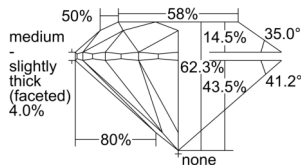

GIA®

FACSIMILE

GIA REPORT 6502267364

Verify this report at GIA.edu

GIA NATURAL DIAMOND DOSSIER®

August 29, 2024
GIA Report Number 6502267364
Shape and Cutting Style ..... Round Brilliant
Measurements ..... 4.30 - 4.32 x 2.69 mm

GRADING RESULTS

Carat Weight ..... 0.31 carat
Color Grade ..... E
Clarity Grade S11
Cut Grade ..... Excellent

ADDITIONAL GRADING INFORMATION

Polish ..... Excellent
Symmetry ..... Excellent
Fluorescence ..... None
Clarity Characteristics ..... Cloud, Crystal
Inscription(s): GIA 6502267364

PROPORTIONS

Profile to actual proportions

GRADING SCALES

GIA COLOR SCALE	GIA CLARITY SCALE	GIA CUT SCALE
D	FLAWLESS	EXCELLENT
E	FLAWLESS	
F	INTERNALLY FLAWLESS	VERY GOOD
G	FLAWLESS	
H	VVS₁	GOOD
I	VVS₂	
J	VS₁	FAIR
K	VS₂	
L	S1₁	POOR
M	S1₂	
N	I₁	
O	I₂	
P	I₃	
Q		
R		
S		
T		
U		
V		
W		
X		
Y		
Z