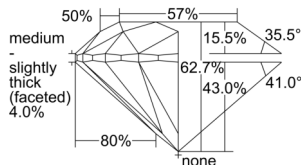

GIA®

FACSIMILE

GIA REPORT 6502268346

Verify this report at GIA.edu

GIA NATURAL DIAMOND DOSSIER®

August 28, 2024
GIA Report Number 6502268346
Shape and Cutting Style ..... Round Brilliant
Measurements ..... 4.68 - 4.71 x 2.94 mm

GRADING RESULTS

Carat Weight ..... 0.40 carat
Color Grade ..... D
Clarity Grade SI2
Cut Grade ..... Excellent

ADDITIONAL GRADING INFORMATION

Polish ..... Excellent
Symmetry ..... Excellent
Fluorescence ..... None
Clarity Characteristics..... Crystal, Cavity
Inscription(s): GIA 6502268346

PROPORTIONS

Profile to actual proportions

GRADING SCALES

GIA COLOR SCALE	GIA CLARITY SCALE	GIA CUT SCALE	
D	FLAWLESS	EXCELLENT	
E	INTERNALLY FLAWLESS		
F		VVS₁	VERY GOOD
G	VVS₂		
H	VS₁	GOOD	
I	VS₂		
J	SI₁	FAIR	
K	SI₂		
L	I₁	POOR	
M	I₂		
N	I₃		
O			
P			
Q			
R			
S			
T			
U			
V			
W			
X			
Y			
Z