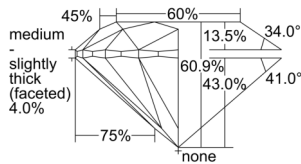

GIA®

FACSIMILE

GIA REPORT 6502268420

Verify this report at GIA.edu

GIA NATURAL DIAMOND DOSSIER®

August 28, 2024
GIA Report Number 6502268420
Shape and Cutting Style ..... Round Brilliant
Measurements ..... 5.11 - 5.14 x 3.12 mm

GRADING RESULTS

Carat Weight ..... 0.50 carat
Color Grade ..... E
Clarity Grade VS1
Cut Grade ..... Excellent

ADDITIONAL GRADING INFORMATION

Polish ..... Excellent
Symmetry ..... Excellent
Fluorescence ..... None
Clarity Characteristics..... Cloud, Needle, Pinpoint
Inscription(s): GIA 6502268420

PROPORTIONS

Profile to actual proportions

GRADING SCALES

GIA COLOR SCALE	GIA CLARITY SCALE	GIA CUT SCALE	
D	FLAWLESS	EXCELLENT	
E	INTERNALLY FLAWLESS		
F		VVS₁	VERY GOOD
G	VVS₂		
H	VS₁	GOOD	
I	VS₂		
J	SI₁	FAIR	
K	SI₂		
L	I₁	POOR	
M	I₂		
N	I₃		
O			
P			
Q			
R			
S			
T			
U			
V			
W			
X			
Y			
Z