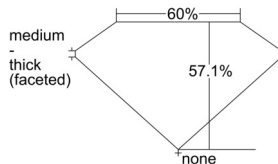

GIA®

FACSIMILE

GIA REPORT 6502268499

Verify this report at GIA.edu

GIA NATURAL DIAMOND DOSSIER®

August 28, 2024
GIA Report Number 6502268499
Shape and Cutting Style ..... Pear Brilliant
Measurements ..... 7.16 x 4.64 x 2.65 mm

GRADING RESULTS

Carat Weight ..... 0.53 carat
Color Grade ..... D
Clarity Grade VS2

ADDITIONAL GRADING INFORMATION

Polish ..... Very Good
Symmetry ..... Very Good
Fluorescence ..... Faint
Clarity Characteristics..... Crystal, Needle
Inscription(s): GIA 6502268499

PROPORTIONS

Profile not to actual proportions

GRADING SCALES

GIA COLOR SCALE		GIA CLARITY SCALE			
COLORLESS	D	VERY VERY SLIGHTLY INCLUDED	FLAWLESS		
	E		INTERNALLY FLAWLESS		
	F	VERY SLIGHTLY INCLUDED	VVS₁		
	G		VVS₂		
	H		VS₁		
	NEAR COLORLESS	I	SLIGHTLY INCLUDED	VS₂	
		J		SI₁	
		FAINT	K	INCLUDED	SI₂
			L		I₁
			M		I₂
N			I₃		
VERT LIGHT	O	INCLUDED			
	P				
	Q				
	R				
	S				
	T				
LIGHT	U				
	V				
	W				
	X				
Y					
Z