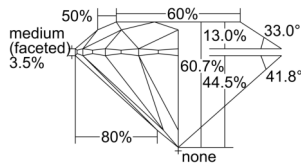

GIA®

FACSIMILE

GIA REPORT 6502269081

Verify this report at GIA.edu

GIA NATURAL DIAMOND DOSSIER®

August 26, 2024
GIA Report Number 6502269081
Shape and Cutting Style ..... Round Brilliant
Measurements ..... 5.75 - 5.79 x 3.50 mm

GRADING RESULTS

Carat Weight ..... 0.70 carat
Color Grade ..... H
Clarity Grade S11
Cut Grade ..... Excellent

ADDITIONAL GRADING INFORMATION

Polish ..... Excellent
Symmetry ..... Excellent
Fluorescence ..... None
Clarity Characteristics ..... Crystal, Feather
Inscription(s): GIA 6502269081

PROPORTIONS

Profile to actual proportions

GRADING SCALES

GIA COLOR SCALE	GIA CLARITY SCALE	GIA CUT SCALE	
D	FLAWLESS	EXCELLENT	
E	INTERNALLY FLAWLESS		
F		VVS₁	VERY GOOD
G	VVS₂		
H	VS₁	GOOD	
I	VS₂		
J	S1₁	FAIR	
K	S1₂		
L	I₁	POOR	
M	I₂		
N	I₃		
O			
P			
Q			
R			
S			
T			
U			
V			
W			
X			
Y			
Z