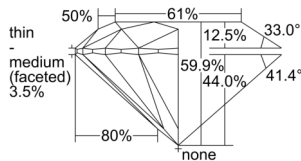

GIA®

FACSIMILE

GIA REPORT 6502270841

Verify this report at GIA.edu

GIA NATURAL DIAMOND DOSSIER®

August 26, 2024
GIA Report Number 6502270841
Shape and Cutting Style ..... Round Brilliant
Measurements ..... 4.81 - 4.85 x 2.90 mm

GRADING RESULTS

Carat Weight ..... 0.41 carat
Color Grade ..... E
Clarity Grade VS2
Cut Grade ..... Excellent

ADDITIONAL GRADING INFORMATION

Polish ..... Excellent
Symmetry ..... Excellent
Fluorescence ..... None
Clarity Characteristics ..... Cloud
Inscription(s): GIA 6502270841

PROPORTIONS

Profile to actual proportions

GRADING SCALES

GIA COLOR SCALE	GIA CLARITY SCALE	GIA CUT SCALE	
D	FLAWLESS	EXCELLENT	
E	INTERNALLY FLAWLESS		
F		VVS₁	VERY GOOD
G	VVS₂		
H	VS₁	GOOD	
I	VS₂		
J	SI₁	FAIR	
K	SI₂		
L	I₁	POOR	
M	I₂		
N	I₃		
O			
P			
Q			
R			
S			
T			
U			
V			
W			
X			
Y			
Z