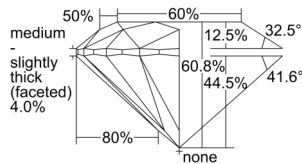

GIA®

FACSIMILE

GIA REPORT 6502271153

Verify this report at GIA.edu

GIA NATURAL DIAMOND DOSSIER®

August 26, 2024
GIA Report Number 6502271153
Shape and Cutting Style ..... Round Brilliant
Measurements ..... 5.28 - 5.30 x 3.22 mm

GRADING RESULTS

Carat Weight ..... 0.55 carat
Color Grade ..... F
Clarity Grade VS1
Cut Grade ..... Excellent

ADDITIONAL GRADING INFORMATION

Polish ..... Excellent
Symmetry ..... Excellent
Fluorescence ..... Faint
Clarity Characteristics ..... Cloud, Pinpoint
Inscription(s): GIA 6502271153

PROPORTIONS

Profile to actual proportions

GRADING SCALES

GIA COLOR SCALE	GIA CLARITY SCALE	GIA CUT SCALE	
D	FLAWLESS	EXCELLENT	
E	INTERNALLY FLAWLESS		
F		VVS₁	VERY GOOD
G	VVS₂		
H	VS₁	GOOD	
I	VS₂		
J	SI₁	FAIR	
K	SI₂		
L	I₁	POOR	
M			
N			
O	I₂		
P			
Q			
R	I₃		
S			
T			
U			
V			
W			
X			
Y			
Z