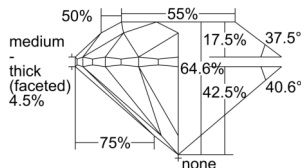

GIA®

FACSIMILE

GIA REPORT 6502271172

Verify this report at GIA.edu

GIA NATURAL DIAMOND DOSSIER®

August 27, 2024
GIA Report Number 6502271172
Shape and Cutting Style ..... Round Brilliant
Measurements ..... 5.54 - 5.57 x 3.59 mm

GRADING RESULTS

Carat Weight ..... 0.70 carat
Color Grade ..... H
Clarity Grade S11
Cut Grade ..... Very Good

ADDITIONAL GRADING INFORMATION

Polish ..... Excellent
Symmetry ..... Very Good
Fluorescence ..... None
Clarity Characteristics..... Crystal, Feather, Cloud
Inscription(s): GIA 6502271172

PROPORTIONS

Profile to actual proportions

GRADING SCALES

GIA COLOR SCALE	GIA CLARITY SCALE	GIA CUT SCALE
D	FLAWLESS	EXCELLENT
E	FLAWLESS	
F	INTERNALLY FLAWLESS	VERY GOOD
G	FLAWLESS	
H	VVS₁	GOOD
I	VVS₂	
J	VS₁	FAIR
K	VS₂	
L	S1₁	POOR
M	S1₂	
N	I₁	POOR
O	I₂	
P	I₃	
Q		
R		
S		
T		
U		
V		
W		
X		
Y		
Z