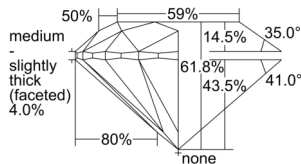

GIA®

FACSIMILE

GIA REPORT 6502271548

Verify this report at GIA.edu

GIA NATURAL DIAMOND DOSSIER®

August 26, 2024
GIA Report Number 6502271548
Shape and Cutting Style ..... Round Brilliant
Measurements ..... 5.67 - 5.71 x 3.51 mm

GRADING RESULTS

Carat Weight ..... 0.70 carat
Color Grade ..... H
Clarity Grade VS2
Cut Grade ..... Excellent

ADDITIONAL GRADING INFORMATION

Polish ..... Excellent
Symmetry ..... Excellent
Fluorescence ..... Faint
Clarity Characteristics..... Crystal, Cloud, Feather
Inscription(s): GIA 6502271548

PROPORTIONS

Profile to actual proportions

GRADING SCALES

GIA COLOR SCALE	GIA CLARITY SCALE	GIA CUT SCALE	
D	FLAWLESS	EXCELLENT	
E	INTERNALLY FLAWLESS		
F		VVS₁	VERY GOOD
G	VVS₂		
H	VS₁	GOOD	
I	VS₂		
J	SI₁	FAIR	
K	SI₂		
L	I₁	POOR	
M	I₂		
N	I₃		
O			
P			
Q			
R			
S			
T			
U			
V			
W			
X			
Y			
Z