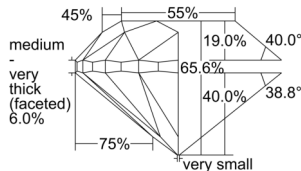

GIA®

FACSIMILE

GIA REPORT 6502272481

Verify this report at GIA.edu

GIA NATURAL DIAMOND DOSSIER®

August 26, 2024
GIA Report Number 6502272481
Shape and Cutting Style ..... Round Brilliant
Measurements ..... 4.82 - 4.89 x 3.19 mm

GRADING RESULTS

Carat Weight ..... 0.50 carat
Color Grade ..... G
Clarity Grade VS1
Cut Grade ..... Good

ADDITIONAL GRADING INFORMATION

Polish ..... Excellent
Symmetry ..... Good
Fluorescence ..... None
Clarity Characteristics..... Crystal, Cloud, Feather, Needle
Inscription(s): GIA 6502272481

PROPORTIONS

Profile to actual proportions

GRADING SCALES

GIA COLOR SCALE

COLOREDNESS	D
	E
	F
	G
	H
	I
	J
NEAR COLORLESS	K
	L
Faint	M
	N
	O
	P
	Q
	R
	S
	T
	U
	V
	W
	X
	Y
Light	Z

GIA CLARITY SCALE

VERY VERY SLIGHTLY INCLUDED	FLAWLESS
	INTERNALLY FLAWLESS
VERY SLIGHTLY INCLUDED	VVS₁
	VVS₂
SLIGHTLY INCLUDED	VS₁
	VS₂
INCLUDED	SI₁
	SI₂
	I₁
	I₂
	I₃

GIA CUT SCALE

EXCELLENT
VERY GOOD
GOOD
FAIR
POOR