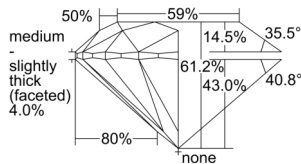

GIA®

FACSIMILE

GIA REPORT 6502272634

Verify this report at GIA.edu

GIA NATURAL DIAMOND DOSSIER®

August 27, 2024
GIA Report Number 6502272634
Shape and Cutting Style ..... Round Brilliant
Measurements ..... 5.36 - 5.40 x 3.29 mm

GRADING RESULTS

Carat Weight ..... 0.59 carat
Color Grade ..... F
Clarity Grade VVS1
Cut Grade ..... Excellent

ADDITIONAL GRADING INFORMATION

Polish ..... Excellent
Symmetry ..... Excellent
Fluorescence ..... None
Clarity Characteristics ..... Pinpoint
Inscription(s): GIA 6502272634

PROPORTIONS

Profile to actual proportions

GRADING SCALES

GIA COLOR SCALE	GIA CLARITY SCALE	GIA CUT SCALE	
D	FLAWLESS	EXCELLENT	
E	INTERNALLY FLAWLESS		
F		VVS₁	VERY GOOD
G	VVS₂		
H	VS₁	GOOD	
I	VS₂		
J	SI₁	FAIR	
K	SI₂		
L	I₁	POOR	
M			
N	I₂		
O	I₃		
P			
Q			
R			
S			
T			
U			
V			
W			
X			
Y			
Z