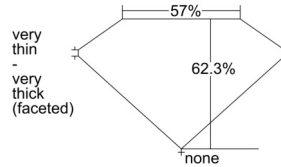

GIA®

FACSIMILE

GIA REPORT 6502273301

Verify this report at GIA.edu

GIA NATURAL DIAMOND DOSSIER®

August 26, 2024
GIA Report Number 6502273301
Shape and Cutting Style ..... Oval Brilliant
Measurements ..... 7.34 x 4.80 x 2.99 mm

GRADING RESULTS

Carat Weight ..... 0.70 carat
Color Grade ..... K, Faint Brown
Clarity Grade VS2

ADDITIONAL GRADING INFORMATION

Polish ..... Excellent
Symmetry ..... Excellent
Fluorescence ..... Strong Blue
Clarity Characteristics.... Feather, Indented Natural, Etch Channel
Inscription(s): GIA 6502273301

PROPORTIONS

Profile not to actual proportions

GRADING SCALES

GIA COLOR SCALE		GIA CLARITY SCALE		
NEAR COLORLESS	D	VERY SLIGHTLY INCLUDED	FLAWLESS	
	E		INTERNALLY FLAWLESS	
	F		VS₁	
	FAINT	G	VERY SLIGHTLY INCLUDED	VS₂
		H		VS₁
		I	SLIGHTLY INCLUDED	VS₂
		J		SI₁
		K		SI₂
	LIGHT	L	INCLUDED	I₁
		M		I₂
N		I₃		
O				
P				
Q				
R