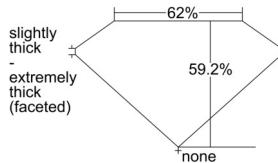

GIA®

FACSIMILE

GIA REPORT 6502273321

Verify this report at GIA.edu

GIA NATURAL DIAMOND DOSSIER®

August 27, 2024
GIA Report Number 6502273321
Shape and Cutting Style ..... Heart Brilliant
Measurements ..... 5.48 x 6.35 x 3.76 mm

GRADING RESULTS

Carat Weight ..... 0.80 carat
Color Grade ..... K, Faint Brown
Clarity Grade VVS1

ADDITIONAL GRADING INFORMATION

Polish ..... Excellent
Symmetry ..... Very Good
Fluorescence ..... None
Clarity Characteristics..... Pinpoint, Feather
Inscription(s): GIA 6502273321

PROPORTIONS

Profile not to actual proportions

GRADING SCALES

GIA COLOR SCALE		GIA CLARITY SCALE			
COLORLESS	D	VERY VERY SLIGHTLY INCLUDED	FLAWLESS		
	E		INTERNALLY FLAWLESS		
	F		VVS₁		
	NEAR COLORLESS	G	VERY SLIGHTLY INCLUDED	VVS₂	
		H		VS₁	
		FAINT	I	SLIGHTLY INCLUDED	VS₂
			J		SI₁
			K		SI₂
	LIGHT	L	INCLUDED	I₁	
		M		I₂	
N		I₃			
O					
P					
Q					
R					
S