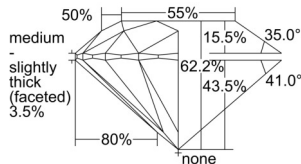

GIA®

FACSIMILE

GIA REPORT 6502274022

Verify this report at GIA.edu

GIA NATURAL DIAMOND DOSSIER®

August 27, 2024
GIA Report Number 6502274022
Shape and Cutting Style ..... Round Brilliant
Measurements ..... 5.89 - 5.92 x 3.67 mm

GRADING RESULTS

Carat Weight ..... 0.78 carat
Color Grade ..... K, Faint Brown
Clarity Grade VS2
Cut Grade ..... Excellent

ADDITIONAL GRADING INFORMATION

Polish ..... Excellent
Symmetry ..... Excellent
Fluorescence ..... None
Clarity Characteristics..... Crystal, Cloud, Feather
Inscription(s): GIA 6502274022

PROPORTIONS

Profile to actual proportions

GRADING SCALES

GIA COLOR SCALE	GIA CLARITY SCALE	GIA CUT SCALE	
D	FLAWLESS	EXCELLENT	
E	INTERNALLY FLAWLESS		
F		VVS₁	VERY GOOD
G	VVS₂		
H	VS₁	GOOD	
I	VS₂		
J	SI₁	FAIR	
K	SI₂		
L	I₁	POOR	
M	I₂		
N	I₃		
O			
P			
Q			
R			
S			
T			
U			
V			
W			
X			
Y			
Z