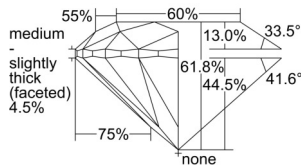

GIA®

FACSIMILE

GIA REPORT 6502274369

Verify this report at GIA.edu

GIA NATURAL DIAMOND DOSSIER®

September 26, 2024
GIA Report Number 6502274369
Shape and Cutting Style ..... Round Brilliant
Measurements ..... 5.63 - 5.68 x 3.50 mm

GRADING RESULTS

Carat Weight ..... 0.70 carat
Color Grade ..... F
Clarity Grade VS1
Cut Grade ..... Excellent

ADDITIONAL GRADING INFORMATION

Polish ..... Excellent
Symmetry ..... Excellent
Fluorescence ..... None
Clarity Characteristics..... Cloud, Pinpoint, Needle
Inscription(s): GIA 6502274369

PROPORTIONS

Profile to actual proportions

GRADING SCALES

GIA COLOR SCALE	GIA CLARITY SCALE	GIA CUT SCALE	
D	FLAWLESS	EXCELLENT	
E	INTERNALLY FLAWLESS		
F		VVS₁	VERY GOOD
G	VVS₂		
H	VS₁	GOOD	
I	VS₂		
J	SI₁	FAIR	
K	SI₂		
L	I₁	POOR	
M	I₂		
N	I₃		
O			
P			
Q			
R			
S			
T			
U			
V			
W			
X			
Y			
Z