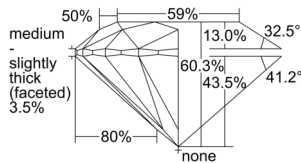

GIA®

FACSIMILE

GIA REPORT 6502275203

Verify this report at GIA.edu

GIA NATURAL DIAMOND DOSSIER®

August 28, 2024
GIA Report Number 6502275203
Shape and Cutting Style ..... Round Brilliant
Measurements ..... 3.89 - 3.92 x 2.35 mm

GRADING RESULTS

Carat Weight ..... 0.21 carat
Color Grade ..... E
Clarity Grade S11
Cut Grade ..... Excellent

ADDITIONAL GRADING INFORMATION

Polish ..... Excellent
Symmetry ..... Excellent
Fluorescence ..... None
Clarity Characteristics ..... Cloud, Feather
Inscription(s): GIA 6502275203

PROPORTIONS

Profile to actual proportions

GRADING SCALES

GIA COLOR SCALE	GIA CLARITY SCALE	GIA CUT SCALE	
D	FLAWLESS	EXCELLENT	
E	INTERNALLY FLAWLESS		
F		VVS₁	VERY GOOD
G	VVS₂		
H	VS₁	GOOD	
I	VS₂		
J	S1₁	FAIR	
K	S1₂		
L	I₁	POOR	
M	I₂		
N	I₃		
O			
P			
Q			
R			
S			
T			
U			
V			
W			
X			
Y			
Z