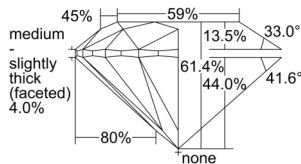

GIA®

FACSIMILE

GIA REPORT 6502275283

Verify this report at GIA.edu

GIA NATURAL DIAMOND DOSSIER®

August 28, 2024
GIA Report Number 6502275283
Shape and Cutting Style ..... Round Brilliant
Measurements ..... 5.14 - 5.16 x 3.16 mm

GRADING RESULTS

Carat Weight ..... 0.51 carat
Color Grade ..... F
Clarity Grade VS1
Cut Grade ..... Excellent

ADDITIONAL GRADING INFORMATION

Polish ..... Excellent
Symmetry ..... Excellent
Fluorescence ..... None
Clarity Characteristics..... Cloud, Crystal, Feather, Needle
Inspection(s): GIA 6502275283

PROPORTIONS

Profile to actual proportions