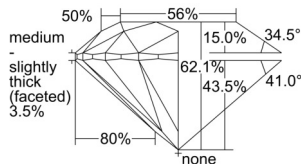

GIA®

FACSIMILE

GIA REPORT 6502275347

Verify this report at GIA.edu

GIA NATURAL DIAMOND DOSSIER®

August 29, 2024
GIA Report Number 6502275347
Shape and Cutting Style ..... Round Brilliant
Measurements ..... 5.82 - 5.84 x 3.62 mm

GRADING RESULTS

Carat Weight ..... 0.75 carat
Color Grade I
Clarity Grade VS2
Cut Grade ..... Excellent

ADDITIONAL GRADING INFORMATION

Polish ..... Excellent
Symmetry ..... Excellent
Fluorescence ..... None
Clarity Characteristics ..... Feather
Inscription(s): GIA 6502275347

PROPORTIONS

Profile to actual proportions

GRADING SCALES

GIA COLOR SCALE	GIA CLARITY SCALE	GIA CUT SCALE	
D	FLAWLESS	EXCELLENT	
E	INTERNALLY FLAWLESS		
F		VVS₁	VERY GOOD
G	VVS₂		
H	VS₁	GOOD	
I	VS₂		
J	SI₁	FAIR	
K	SI₂		
L	I₁	POOR	
M	I₂		
N	I₃		
O			
P			
Q			
R			
S			
T			
U			
V			
W			
X			
Y			
Z