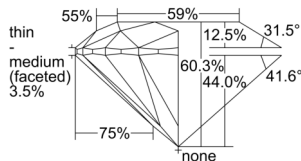

GIA®

FACSIMILE

GIA REPORT 6502275745

Verify this report at GIA.edu

GIA NATURAL DIAMOND DOSSIER®

August 27, 2024
GIA Report Number 6502275745
Shape and Cutting Style ..... Round Brilliant
Measurements ..... 3.95 - 3.97 x 2.39 mm

GRADING RESULTS

Carat Weight ..... 0.22 carat
Color Grade ..... F
Clarity Grade VS2
Cut Grade ..... Excellent

ADDITIONAL GRADING INFORMATION

Polish ..... Excellent
Symmetry ..... Excellent
Fluorescence ..... None
Clarity Characteristics ..... Cloud, Crystal
Inscription(s): GIA 6502275745

PROPORTIONS

Profile to actual proportions

GRADING SCALES

GIA COLOR SCALE	GIA CLARITY SCALE	GIA CUT SCALE	
D	FLAWLESS	EXCELLENT	
E	INTERNALLY FLAWLESS		
F		VVS₁	VERY GOOD
G	VVS₂		
H	VS₁	GOOD	
I	VS₂		
J	SI₁	FAIR	
K	SI₂		
L	I₁	POOR	
M			
N	I₂		
O	I₃		
P			
Q			
R			
S			
T			
U			
V			
W			
X			
Y			
Z