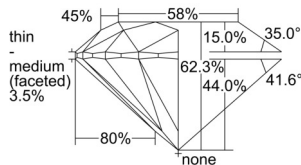

GIA®

FACSIMILE

GIA REPORT 6502276886

Verify this report at GIA.edu

GIA NATURAL DIAMOND DOSSIER®

August 26, 2024
GIA Report Number 6502276886
Shape and Cutting Style ..... Round Brilliant
Measurements ..... 4.38 - 4.41 x 2.74 mm

GRADING RESULTS

Carat Weight ..... 0.32 carat
Color Grade ..... F
Clarity Grade VS1
Cut Grade ..... Excellent

ADDITIONAL GRADING INFORMATION

Polish ..... Excellent
Symmetry ..... Excellent
Fluorescence ..... Faint
Clarity Characteristics ..... Feather, Pinpoint
Inscription(s): GIA 6502276886

PROPORTIONS

Profile to actual proportions

GRADING SCALES

GIA COLOR SCALE	GIA CLARITY SCALE	GIA CUT SCALE	
D	FLAWLESS	EXCELLENT	
E	INTERNALLY FLAWLESS		
F		VVS₁	VERY GOOD
G	VVS₂		
H	VS₁	GOOD	
I	VS₂		
J	SI₁	FAIR	
K	SI₂		
L	I₁	POOR	
M			
N			
O	I₂		
P			
Q			
R	I₃		
S			
T			
U			
V			
W			
X			
Y			
Z