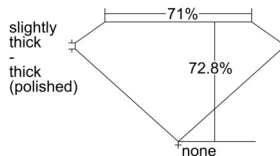

GIA®

FACSIMILE

GIA REPORT 6502277136

Verify this report at GIA.edu

GIA NATURAL DIAMOND DOSSIER®

August 26, 2024
GIA Report Number 6502277136
Shape and Cutting Style ..... Square Modified Brilliant
Measurements ..... 4.27 x 4.23 x 3.08 mm

GRADING RESULTS

Carat Weight ..... 0.50 carat
Color Grade ..... H
Clarity Grade VVS1

ADDITIONAL GRADING INFORMATION

Polish ..... Excellent
Symmetry ..... Very Good
Fluorescence ..... None
Clarity Characteristics..... Pinpoint, Cavity, Feather
Inscription(s): GIA 6502277136

PROPORTIONS

Profile not to actual proportions

GRADING SCALES

GIA COLOR SCALE		GIA CLARITY SCALE			
COLORLESS	D	VERY VERY SLIGHTLY INCLUDED	FLAWLESS		
	E		INTERNALLY FLAWLESS		
	F		VVS₁		
	NEAR COLORLESS	G	VERY SLIGHTLY INCLUDED	VVS₂	
		H		VS₁	
		FAINT	I	SLIGHTLY INCLUDED	VS₂
			J		SI₁
			K		SI₂
	LIGHT	L	INCLUDED	I₁	
		M		I₂	
N		I₃			
O					
P					
Q					
R					
S					
T					
U					
V					
W					
X					
Y					
Z