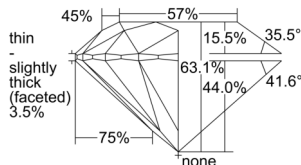

GIA®

FACSIMILE

GIA REPORT 6502277150

Verify this report at GIA.edu

GIA NATURAL DIAMOND DOSSIER®

August 26, 2024
GIA Report Number 6502277150
Shape and Cutting Style ..... Round Brilliant
Measurements ..... 5.07 - 5.10 x 3.21 mm

GRADING RESULTS

Carat Weight ..... 0.50 carat
Color Grade ..... D
Clarity Grade VS1
Cut Grade ..... Excellent

ADDITIONAL GRADING INFORMATION

Polish ..... Excellent
Symmetry ..... Excellent
Fluorescence ..... None
Clarity Characteristics..... Crystal, Cloud, Pinpoint
Inspection(s): GIA 6502277150

PROPORTIONS

Profile to actual proportions

GRADING SCALES

GIA COLOR SCALE	GIA CLARITY SCALE	GIA CUT SCALE	
D	FLAWLESS	EXCELLENT	
E	INTERNALLY FLAWLESS		
F		VVS₁	VERY GOOD
G	VVS₂		
H	VS₁	GOOD	
I	VS₂		
J	SI₁	FAIR	
K	SI₂		
L	I₁	POOR	
M	I₂		
N	I₃		
O			
P			
Q			
R			
S			
T			
U			
V			
W			
X			
Y			
Z