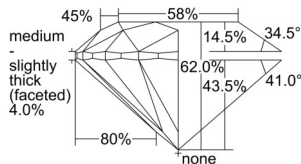

GIA®

FACSIMILE

GIA REPORT 6502277331

Verify this report at GIA.edu

GIA NATURAL DIAMOND DOSSIER®

August 29, 2024
GIA Report Number 6502277331
Shape and Cutting Style ..... Round Brilliant
Measurements ..... 4.77 - 4.80 x 2.96 mm

GRADING RESULTS

Carat Weight ..... 0.42 carat
Color Grade ..... D
Clarity Grade S11
Cut Grade ..... Excellent

ADDITIONAL GRADING INFORMATION

Polish ..... Excellent
Symmetry ..... Excellent
Fluorescence ..... Faint
Clarity Characteristics ..... Crystal
Inscription(s): GIA 6502277331

PROPORTIONS

Profile to actual proportions

GRADING SCALES

GIA COLOR SCALE	GIA CLARITY SCALE	GIA CUT SCALE
D	FLAWLESS	EXCELLENT
E	FLAWLESS	
F	INTERNALLY FLAWLESS	VERY GOOD
G	FLAWLESS	
H	VVS₁	GOOD
I	VVS₂	
J	VS₁	FAIR
K	VS₂	
L	S1₁	POOR
M	S1₂	
N	I₁	
O	I₂	
P	I₃	
Q		
R		
S		
T		
U		
V		
W		
X		
Y		
Z