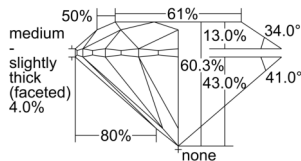

GIA®

FACSIMILE

GIA REPORT 6502277499

Verify this report at GIA.edu

GIA NATURAL DIAMOND DOSSIER®

August 26, 2024
GIA Report Number 6502277499
Shape and Cutting Style ..... Round Brilliant
Measurements ..... 4.94 - 4.96 x 2.99 mm

GRADING RESULTS

Carat Weight ..... 0.45 carat
Color Grade ..... E
Clarity Grade S11
Cut Grade ..... Excellent

ADDITIONAL GRADING INFORMATION

Polish ..... Excellent
Symmetry ..... Excellent
Fluorescence ..... None
Clarity Characteristics ..... Crystal, Feather
Inscription(s): GIA 6502277499

PROPORTIONS

Profile to actual proportions

GRADING SCALES

GIA COLOR SCALE	GIA CLARITY SCALE	GIA CUT SCALE	
D	FLAWLESS	EXCELLENT	
E	INTERNALLY FLAWLESS		
F		VVS₁	VERY GOOD
G	VVS₂		
H	VS₁	GOOD	
I	VS₂		
J	S1₁	FAIR	
K	S1₂		
L	I₁	POOR	
M	I₂		
N	I₃		
O			
P			
Q			
R			
S			
T			
U			
V			
W			
X			
Y			
Z