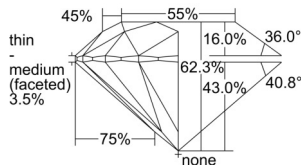

GIA®

FACSIMILE

GIA REPORT 6502277674

Verify this report at GIA.edu

GIA NATURAL DIAMOND DOSSIER®

August 27, 2024
GIA Report Number 6502277674
Shape and Cutting Style ..... Round Brilliant
Measurements ..... 4.31 - 4.35 x 2.70 mm

GRADING RESULTS

Carat Weight ..... 0.31 carat
Color Grade ..... D
Clarity Grade S11
Cut Grade ..... Excellent

ADDITIONAL GRADING INFORMATION

Polish ..... Excellent
Symmetry ..... Excellent
Fluorescence ..... None
Clarity Characteristics ..... Crystal, Cloud
Inscription(s): GIA 6502277674

PROPORTIONS

Profile to actual proportions

GRADING SCALES

GIA COLOR SCALE	GIA CLARITY SCALE	GIA CUT SCALE
COLORESS	FLAWLESS	EXCELLENT
D	FLAWLESS	
E	INTERNALLY FLAWLESS	VERY GOOD
F	VVS₁	
G	VVS₂	GOOD
H	VS₁	
I	VS₂	FAIR
J	S1₁	
K	S1₂	POOR
L	I₁	
M	I₂	
N	I₃	
O		
P		
Q		
R		
S		
T		
U		
V		
W		
X		
Y		
Z