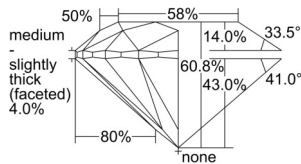

GIA®

FACSIMILE

GIA REPORT 6502277698

Verify this report at GIA.edu

GIA NATURAL DIAMOND DOSSIER®

August 27, 2024
GIA Report Number 6502277698
Shape and Cutting Style ..... Round Brilliant
Measurements ..... 4.33 - 4.35 x 2.64 mm

GRADING RESULTS

Carat Weight ..... 0.30 carat
Color Grade ..... F
Clarity Grade S11
Cut Grade ..... Excellent

ADDITIONAL GRADING INFORMATION

Polish ..... Excellent
Symmetry ..... Excellent
Fluorescence ..... None
Clarity Characteristics ..... Crystal, Cloud
Inscription(s): GIA 6502277698

PROPORTIONS

Profile to actual proportions

GRADING SCALES

GIA COLOR SCALE	GIA CLARITY SCALE	GIA CUT SCALE	
D	FLAWLESS	EXCELLENT	
E	INTERNALLY FLAWLESS		
F		VVS₁	VERY GOOD
G	VVS₂		
H	VS₁	GOOD	
I	VS₂		
J	S1₁	FAIR	
K	S1₂		
L	I₁	POOR	
M	I₂		
N	I₃		
O			
P			
Q			
R			
S			
T			
U			
V			
W			
X			
Y			
Z