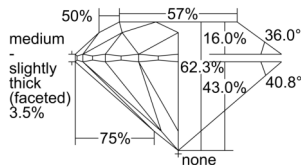

GIA®

FACSIMILE

GIA REPORT 6502277731

Verify this report at GIA.edu

GIA NATURAL DIAMOND DOSSIER®

August 27, 2024
GIA Report Number 6502277731
Shape and Cutting Style ..... Round Brilliant
Measurements ..... 4.48 - 4.51 x 2.80 mm

GRADING RESULTS

Carat Weight ..... 0.35 carat
Color Grade ..... G
Clarity Grade VS1
Cut Grade ..... Excellent

ADDITIONAL GRADING INFORMATION

Polish ..... Excellent
Symmetry ..... Excellent
Fluorescence ..... None
Clarity Characteristics ..... Feather, Pinpoint
Inscription(s): GIA 6502277731

PROPORTIONS

Profile to actual proportions

GRADING SCALES

GIA COLOR SCALE	GIA CLARITY SCALE	GIA CUT SCALE
COLOURLESS D	FLAWLESS	EXCELLENT
E	INTERNALLY FLAWLESS	
F	VVS₁	VERY GOOD
G		
H	VS₁	GOOD
I		
J	SI₁	FAIR
K		
L	I₁	POOR
M		
N	I₂	
O		
P	I₃	
Q		
R		
S		
T		
U		
V		
W		
X		
Y		
Z