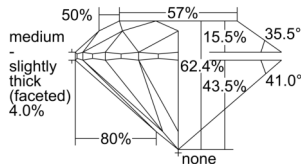

GIA®

FACSIMILE

GIA REPORT 6502277876

Verify this report at GIA.edu

GIA NATURAL DIAMOND DOSSIER®

August 27, 2024
GIA Report Number 6502277876
Shape and Cutting Style ..... Round Brilliant
Measurements ..... 4.48 - 4.51 x 2.81 mm

GRADING RESULTS

Carat Weight ..... 0.35 carat
Color Grade ..... H
Clarity Grade VVS2
Cut Grade ..... Excellent

ADDITIONAL GRADING INFORMATION

Polish ..... Excellent
Symmetry ..... Excellent
Fluorescence ..... Medium Blue
Clarity Characteristics..... Cloud, Feather, Pinpoint, Indented
Natural

Inscription(s): GIA 6502277876

PROPORTIONS

Profile to actual proportions

GRADING SCALES

GIA COLOR SCALE	GIA CLARITY SCALE	GIA CUT SCALE	
D	FLAWLESS	EXCELLENT	
E	INTERNALLY FLAWLESS		
F		VVS₁	VERY GOOD
G	VVS₂		
H	VS₁	GOOD	
I	VS₂		
J	SI₁	FAIR	
K	SI₂		
L	I₁	POOR	
M			
N			
O	I₂		
P			
Q			
R	I₃		
S			
T			
U			
V			
W			
X			
Y			
Z