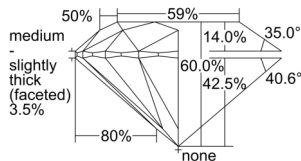

GIA®

FACSIMILE

GIA REPORT 6502278418

Verify this report at GIA.edu

GIA NATURAL DIAMOND DOSSIER®

August 27, 2024
GIA Report Number 6502278418
Shape and Cutting Style ..... Round Brilliant
Measurements ..... 4.34 - 4.35 x 2.61 mm

GRADING RESULTS

Carat Weight ..... 0.30 carat
Color Grade ..... H
Clarity Grade S11
Cut Grade ..... Excellent

ADDITIONAL GRADING INFORMATION

Polish ..... Excellent
Symmetry ..... Excellent
Fluorescence ..... None
Clarity Characteristics ..... Crystal
Inscription(s): GIA 6502278418

PROPORTIONS

Profile to actual proportions

GRADING SCALES

GIA COLOR SCALE	GIA CLARITY SCALE	GIA CUT SCALE	
D	FLAWLESS	EXCELLENT	
E	INTERNALLY FLAWLESS		
F		VVS₁	VERY GOOD
G	VVS₂		
H	VS₁	GOOD	
I	VS₂		
J	S1₁	FAIR	
K	S1₂		
L	I₁	POOR	
M	I₂		
N	I₃		
O			
P			
Q			
R			
S			
T			
U			
V			
W			
X			
Y			
Z